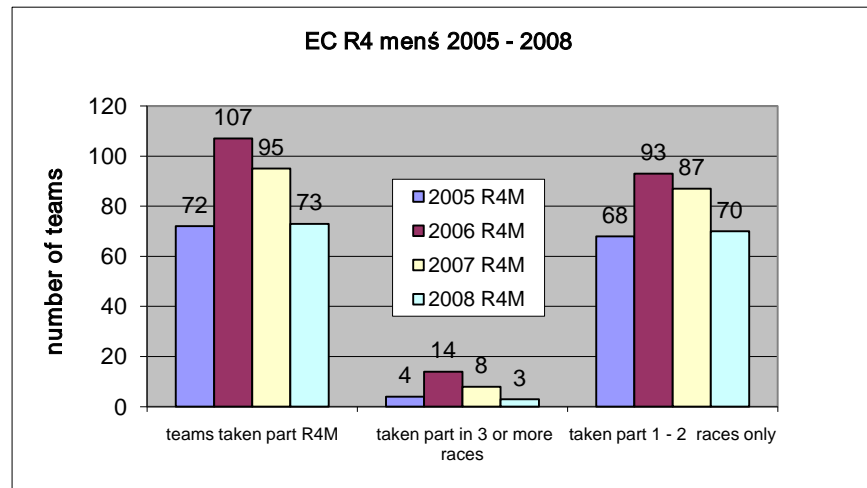

Count of teams, there taken part in EC competitions

Year	category	R6M all of teams	3 or more races	1 - 2 races only	3 or more races in %	1-2 races only in %
2005	R6M	53	12	41	22.6%	77.4%
2006	R6M	70	10	60	14.3%	85.7%
2007	R6M	100	21	79	21.0%	79.0%
2008		85	17	68	20.0%	80.0%
Year	category	R6W all of teams	3 or more races	1 - 2 races only	3 or more races in %	1-2 races only in %
2005	R6W	17	4	13	23.5%	76.5%
2006	R6W	19	5	14	26.3%	73.7%
2007	R6W	26	7	19	26.9%	73.1%
2008		19	2	17	10.5%	89.5%
Year	category	teams taken part R4M	taken part in 3 or more races	taken part 1 - 2 races only	3 or more races in %	1-2 races only in %
2005	R4M	72	4	68	5.6%	94.4%
2006	R4M	107	14	93	13.1%	86.9%
2007	R4M	95	8	87	8.4%	91.6%
2008	R4M	73	3	70	4.1%	95.9%
Year	category	teams taken part R4 W	taken part in 3 or more races	taken part 1 - 2 races only	3 or more races in %	1-2 races only in %
2005	R4W	20	1	19	5.0%	95.0%
2006	R4W	27	8	19	29.6%	70.4%
2007	R4W	22	4	18	18.2%	81.8%
2008	R4W	13	0	13	0.0%	100.0%

R4 MENS				
	2005 - 71teams	2006 - 106 teams	2007 - 94 teams	2008 - 73 teams
CZE	33	50	52	33
SVK	10	13	15	17
GER	15	15	9	8
HUN	1	3	4	6
AUT	7	5	3	0
SLO	0	2	2	0
NED	0	3	2	3
ITA	2	2	2	1
LAT	0	1	2	0
TUR	0	1	2	0
DEN	0	0	1	0
CRO	1	0	0	1
BRA	0	0	0	2
JAP	2	0	0	2
BiH	0	6	0	0
SRB	0	4	0	0
MNE	0	1	0	0
SWI	1	0	0	0
	71	106	94	73