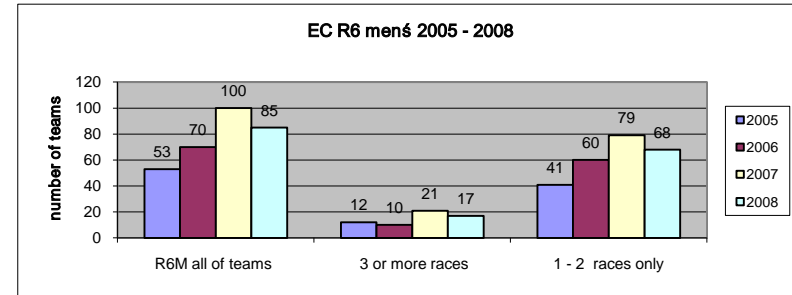

Count of teams, there taken part in EC competitions

Year	category	R6M all of teams	3 or more races	1 - 2 races only	3 or more races in %	1-2 races only in %
2005	R6M	53	12	41	22.6%	77.4%
2006	R6M	70	10	60	14.3%	85.7%
2007	R6M	100	21	79	21.0%	79.0%
2008		85	17	68	20.0%	80.0%
Year	category	R6W all of teams	3 or more races	1 - 2 races only	3 or more races in %	1-2 races only in %
2005	R6W	17	4	13	23.5%	76.5%
2006	R6W	19	5	14	26.3%	73.7%
2007	R6W	26	7	19	26.9%	73.1%
2008		19	2	17	10.5%	89.5%
Year	category	teams taken part R4M	taken part in 3 or more races	taken part 1 - 2 races only	3 or more races in %	1-2 races only in %
2005	R4M	72	4	68	5.6%	94.4%
2006	R4M	107	14	93	13.1%	86.9%
2007	R4M	95	8	87	8.4%	91.6%
2008	R4M	73	3	70	4.1%	95.9%
Year	category	teams taken part R4 W	taken part in 3 or more races	taken part 1 - 2 races only	3 or more races in %	1-2 races only in %
2005	R4W	20	1	19	5.0%	95.0%
2006	R4W	27	8	19	29.6%	70.4%
2007	R4W	22	4	18	18.2%	81.8%
2008	R4W	13	0	13	0.0%	100.0%