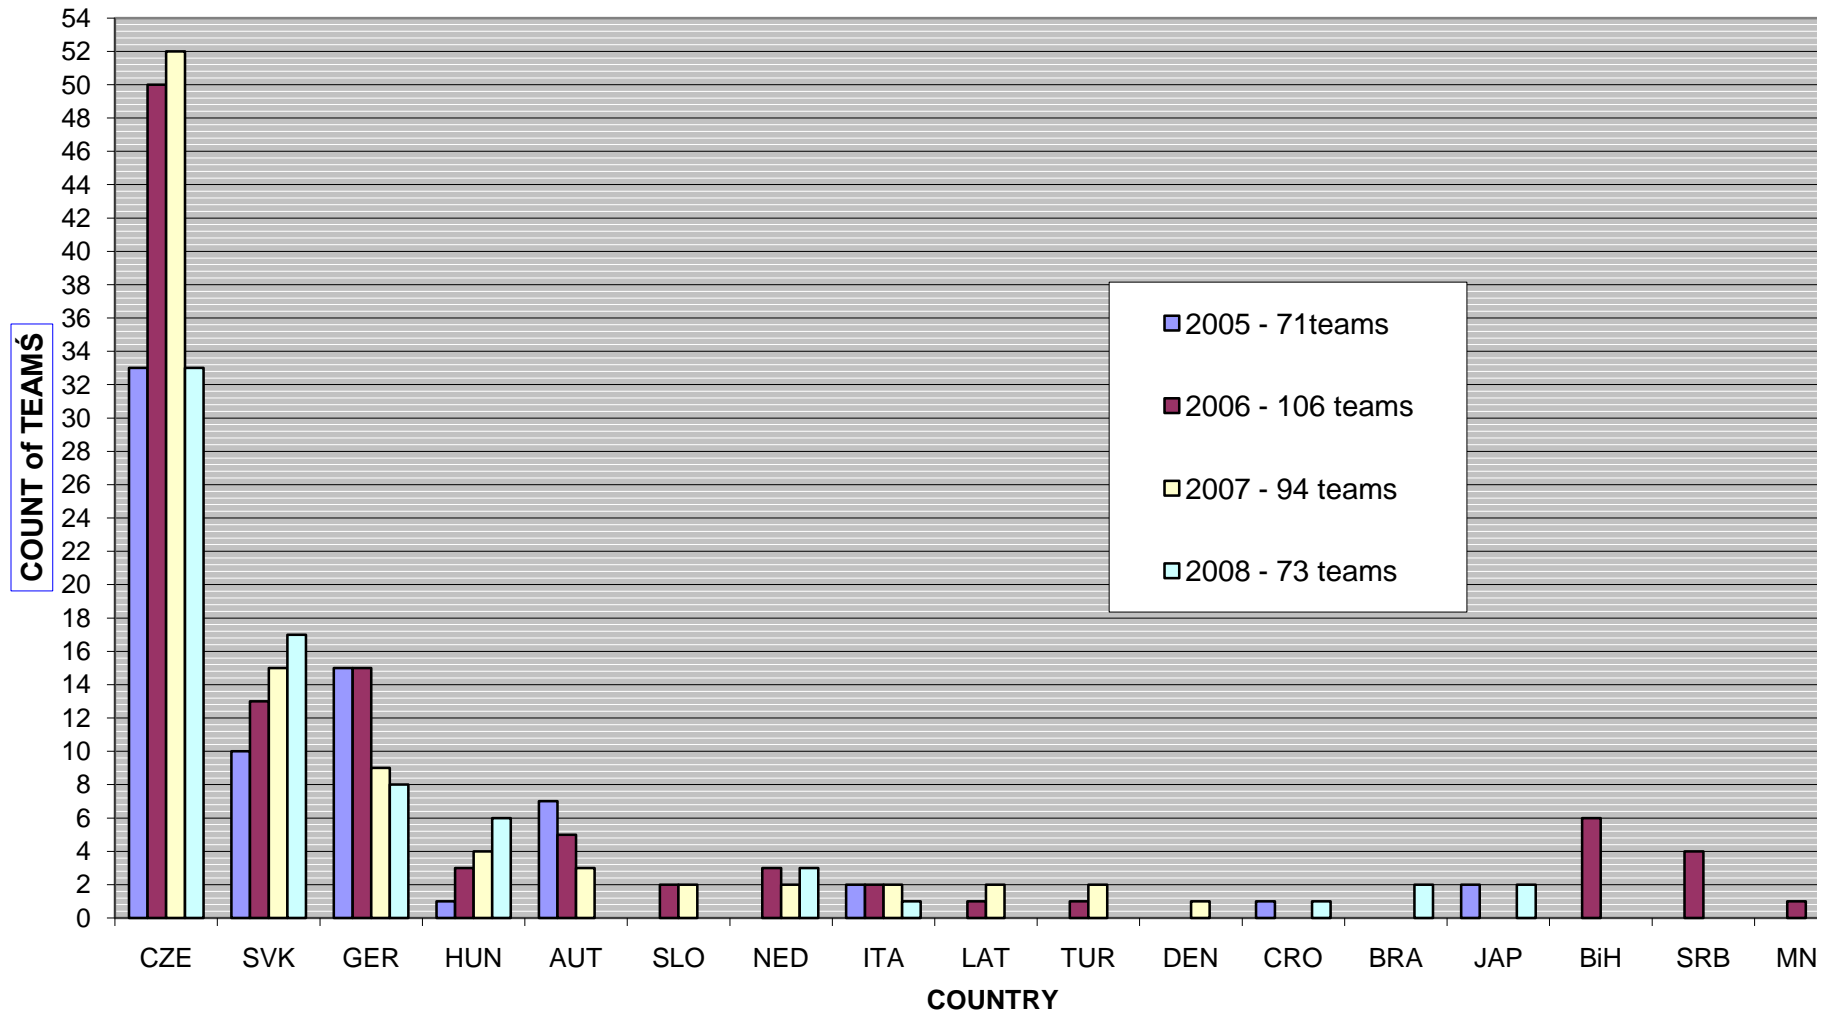

R4 MENS				
	2005 - 71teams	2006 - 106 teams	2007 - 94 teams	2008 - 73 teams
CZE	33	50	52	33
SVK	10	13	15	17
GER	15	15	9	8
HUN	1	3	4	6
AUT	7	5	3	0
SLO	0	2	2	0
NED	0	3	2	3
ITA	2	2	2	1
LAT	0	1	2	0
TUR	0	1	2	0
DEN	0	0	1	0
CRO	1	0	0	1
BRA	0	0	0	2
JAP	2	0	0	2
BiH	0	6	0	0
SRB	0	4	0	0
MNE	0	1	0	0
SWI	1	0	0	0
	71	106	94	73

R6 MENS					
	2005 - 54 teams	2006 - 76 teams	2007 - 96 teams	2008 - 85 teams	součet
CZE	27	21	27	25	100
SVK	11	11	11	15	48
SRB		7	10	11	28
SLO	2	10	7	6	25
CRO		1	9	10	20
ITA	6	5	5		16
BiH		7	7	1	15
MNE		3	4	5	12
BUL			3	6	9
GER	3	2	1	1	7
AUT	1	2	3		6
HUN			2	3	5
NOR	3	2			5
NED		1	2		3
TUR		1	2		3
JAP	1	1		1	3
LAT			2		2
DEN			1		1
BRA				1	1
FIN		1			1
GBR		1			1
	54	76	96	85	311

R4 WOMEN				
	2005 - 22 teams	2006 - 27 teams	2007 - 22 teams	2008 - 13 teams
CZE	10	13	11	4
SVK	4	4	4	5
GER	5	4	2	2
LAT		1	2	0
AUT	3	2	2	0
HUN		0	1	2
SRB		2	0	0
NED		1	0	0
	22	27	22	13

R6 WOMEN					
	2005 -14 teams	2006 -19 teams	2007 - 24 teams	2008 - 19 teams	
CZE	7	7	7	5	26
SVK	4	5	6	4	19
SRB		2	4	3	9
NOR	2	3			5
GER	1	1	1		3
BUL			1	2	3
ITA			3		3
HUN				2	2
LAT			1		1
CRO				1	1
MNE				1	1
SLO				1	1
GBR		1			1
BiH			1		1
AUT					0
	14	19	24	19	76

Countries-teams participanmted on EC R4menš in the years 2005 - 2008