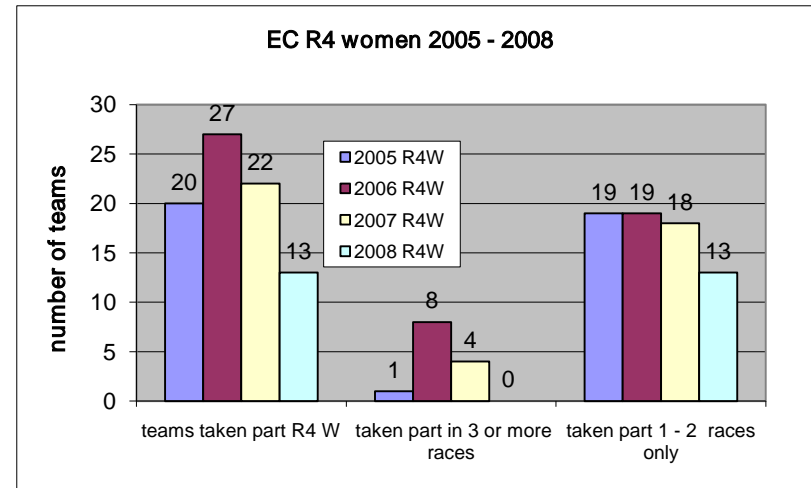

Count of teams, there taken part in EC competitions

Year	category	R6M all of teams	3 or more races	1 - 2 races only	3 or more races in %	1-2 races only in %
2005	R6M	53	12	41	22.6%	77.4%
2006	R6M	70	10	60	14.3%	85.7%
2007	R6M	100	21	79	21.0%	79.0%
2008		85	17	68	20.0%	80.0%
Year	category	R6W all of teams	3 or more races	1 - 2 races only	3 or more races in %	1-2 races only in %
2005	R6W	17	4	13	23.5%	76.5%
2006	R6W	19	5	14	26.3%	73.7%
2007	R6W	26	7	19	26.9%	73.1%
2008		19	2	17	10.5%	89.5%
Year	category	teams taken part R4M	taken part in 3 or more races	taken part 1 - 2 races only	3 or more races in %	1-2 races only in %
2005	R4M	72	4	68	5.6%	94.4%
2006	R4M	107	14	93	13.1%	86.9%
2007	R4M	95	8	87	8.4%	91.6%
2008	R4M	73	3	70	4.1%	95.9%
Year	category	teams taken part R4 W	taken part in 3 or more races	taken part 1 - 2 races only	3 or more races in %	1-2 races only in %
2005	R4W	20	1	19	5.0%	95.0%
2006	R4W	27	8	19	29.6%	70.4%
2007	R4W	22	4	18	18.2%	81.8%
2008	R4W	13	0	13	0.0%	100.0%