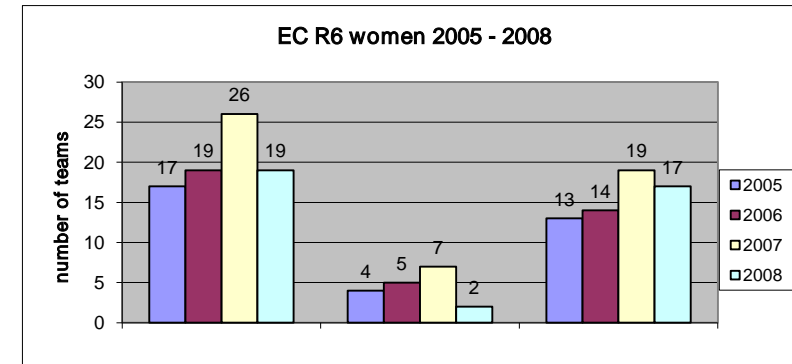

Count of teams, there taken part in EC competitions

Year	category	R6M all of teams	3 or more races	1 - 2 races only	3 or more races in %	1-2 races only in %
2005	R6M	53	12	41	22.6%	77.4%
2006	R6M	70	10	60	14.3%	85.7%
2007	R6M	100	21	79	21.0%	79.0%
2008		85	17	68	20.0%	80.0%
Year	category	R6W all of teams	3 or more races	1 - 2 races only	3 or more races in %	1-2 races only in %
2005	R6W	17	4	13	23.5%	76.5%
2006	R6W	19	5	14	26.3%	73.7%
2007	R6W	26	7	19	26.9%	73.1%
2008		19	2	17	10.5%	89.5%
Year	category	teams taken part R4M	taken part in 3 or more races	taken part 1 - 2 races only	3 or more races in %	1-2 races only in %
2005	R4M	72	4	68	5.6%	94.4%
2006	R4M	107	14	93	13.1%	86.9%
2007	R4M	95	8	87	8.4%	91.6%
2008	R4M	73	3	70	4.1%	95.9%
Year	category	teams taken part R4 W	taken part in 3 or more races	taken part 1 - 2 races only	3 or more races in %	1-2 races only in %
2005	R4W	20	1	19	5.0%	95.0%
2006	R4W	27	8	19	29.6%	70.4%
2007	R4W	22	4	18	18.2%	81.8%
2008	R4W	13	0	13	0.0%	100.0%