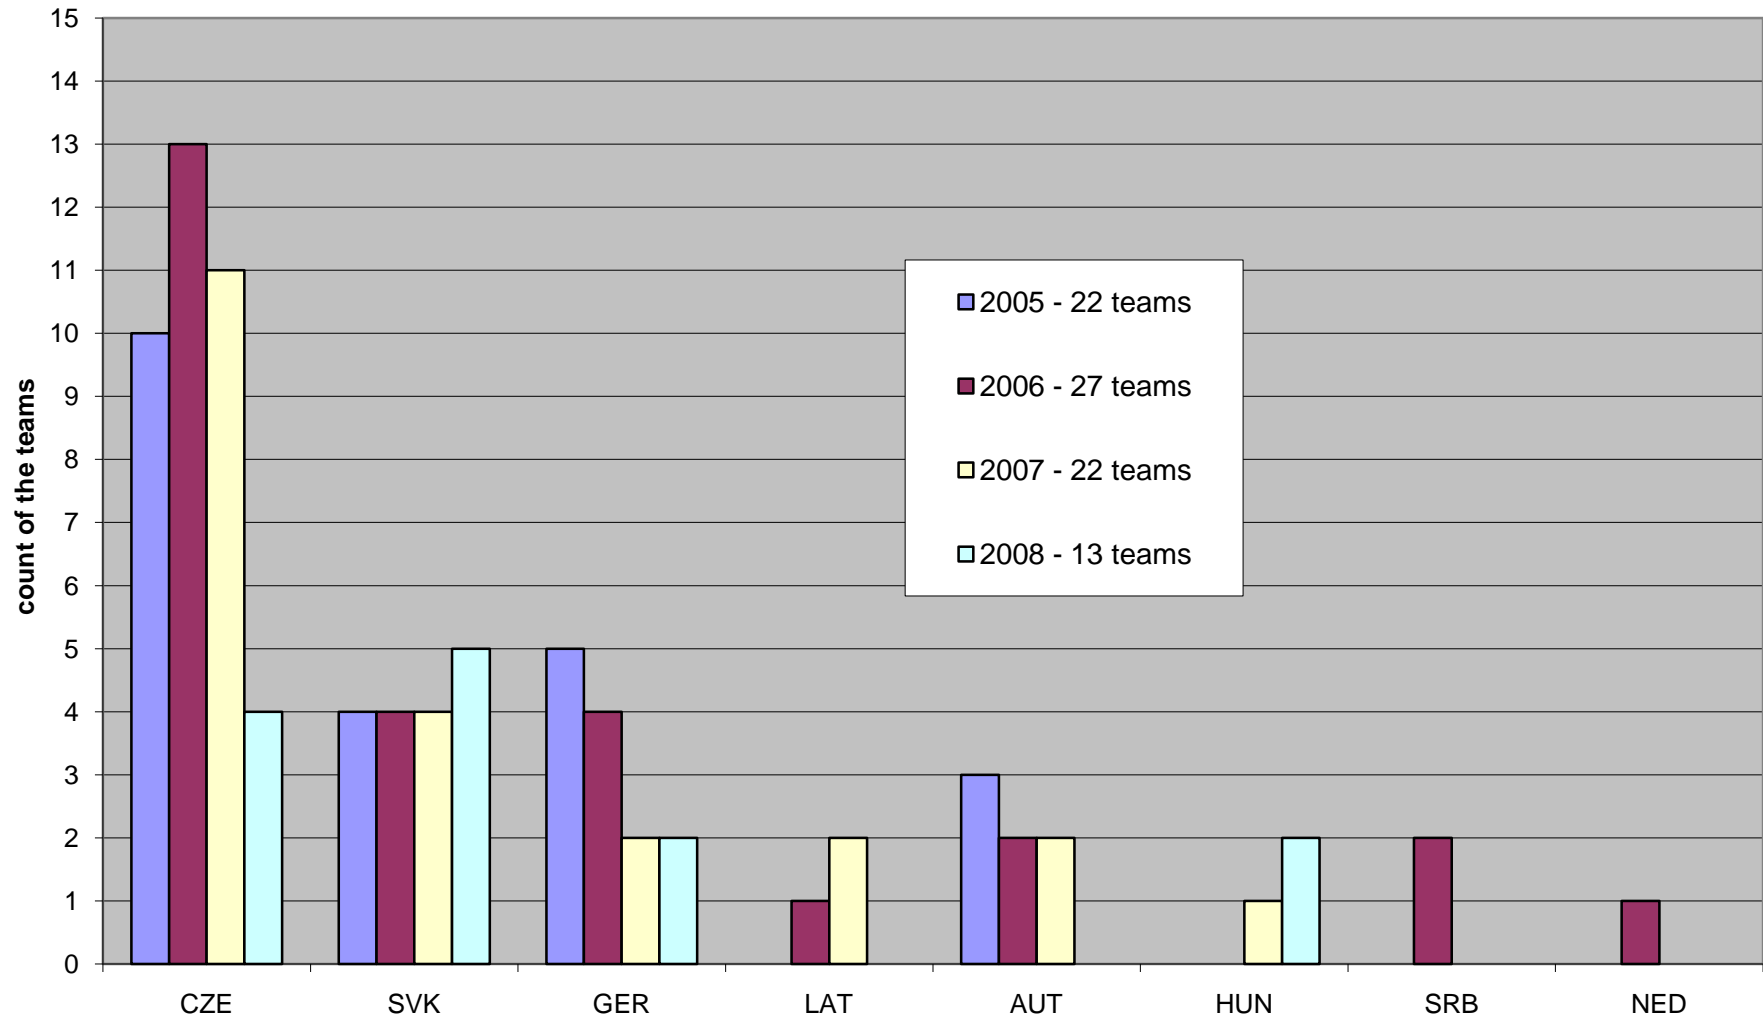

Countries-teams participated on EC R4 women in the years 2005 - 2008