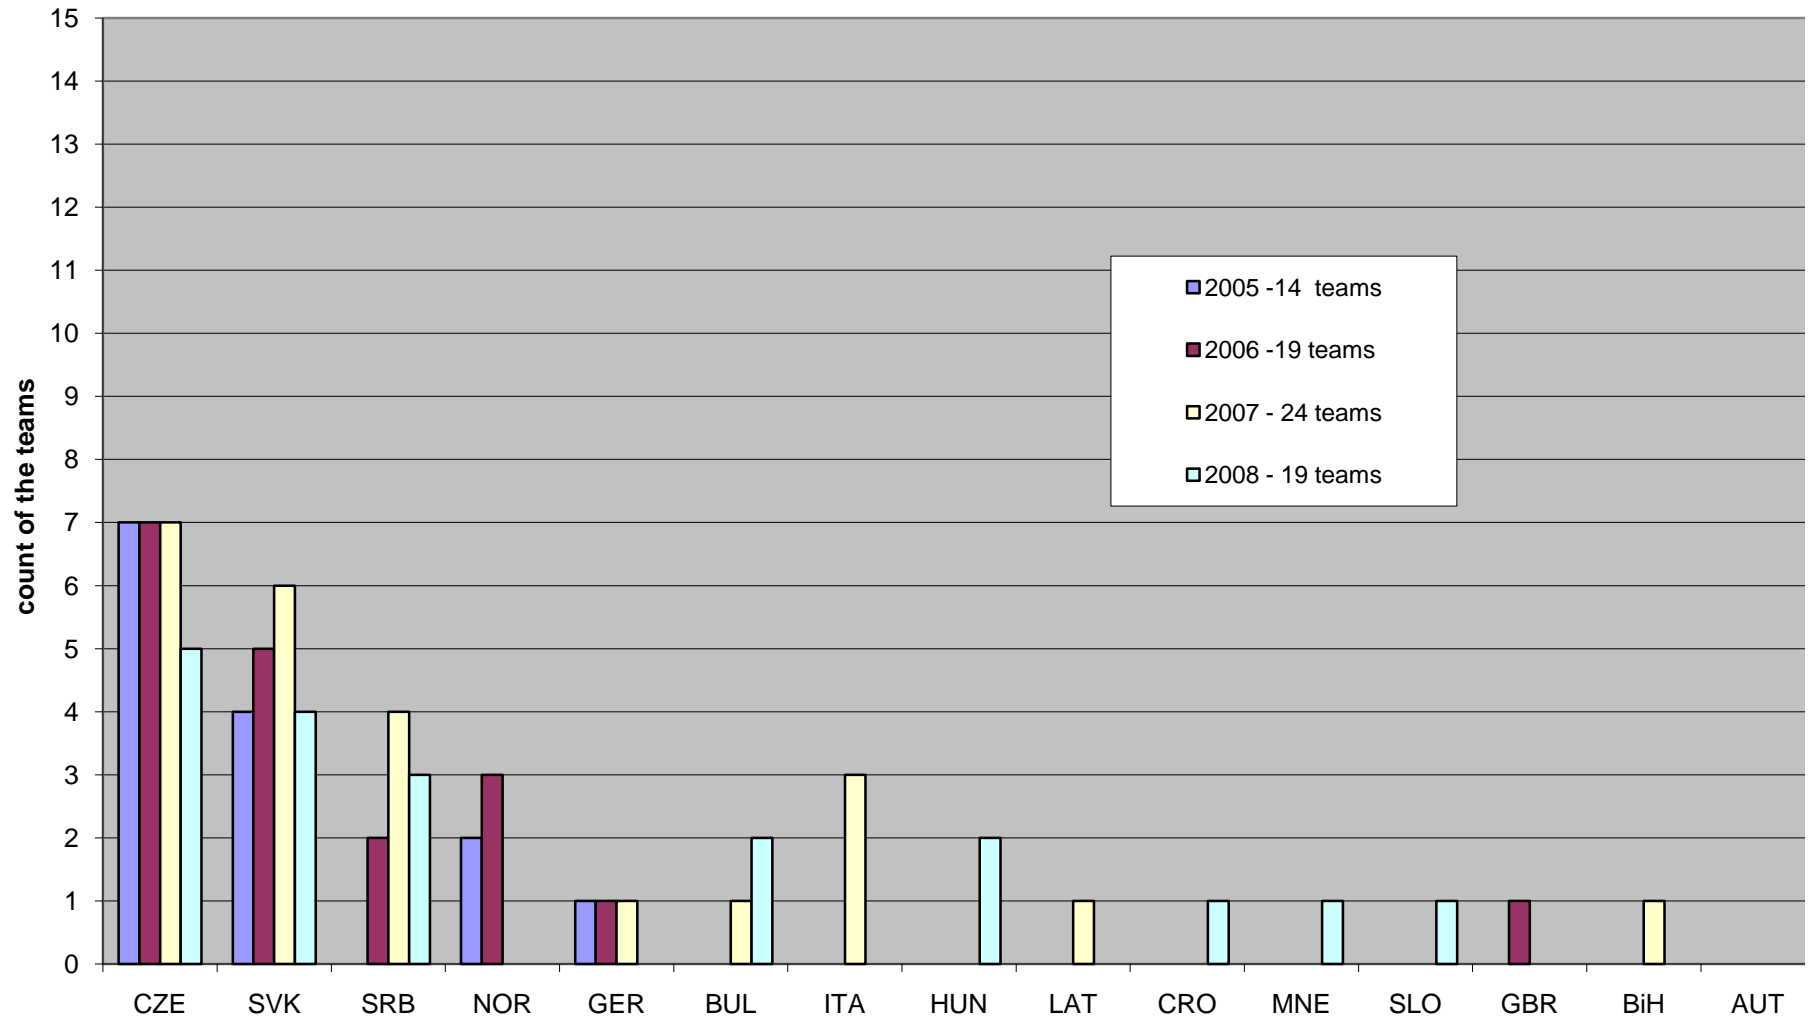

R6 MENS					
	2005 - 54 teams	2006 - 76 teams	2007 - 96 teams	2008 - 85 teams	součet
CZE	27	21	27	25	100
SVK	11	11	11	15	48
SRB		7	10	11	28
SLO	2	10	7	6	25
CRO		1	9	10	20
ITA	6	5	5		16
BiH		7	7	1	15
MNE		3	4	5	12
BUL			3	6	9
GER	3	2	1	1	7
AUT	1	2	3		6
HUN			2	3	5
NOR	3	2			5
NED		1	2		3
TUR		1	2		3
JAP	1	1		1	3
LAT			2		2
DEN			1		1
BRA				1	1
FIN		1			1
GBR		1			1
	54	76	96	85	311

R4 WOMEN				
	2005 - 22 teams	2006 - 27 teams	2007 - 22 teams	2008 - 13 teams
CZE	10	13	11	4
SVK	4	4	4	5
GER	5	4	2	2
LAT		1	2	0
AUT	3	2	2	0
HUN		0	1	2
SRB		2	0	0
NED		1	0	0
	22	27	22	13

R6 WOMEN					
	2005 -14 teams	2006 -19 teams	2007 - 24 teams	2008 - 19 teams	
CZE	7	7	7	5	26
SVK	4	5	6	4	19
SRB		2	4	3	9
NOR	2	3			5
GER	1	1	1		3
BUL			1	2	3
ITA			3		3
HUN				2	2
LAT			1		1
CRO				1	1
MNE				1	1
SLO				1	1
GBR		1			1
BiH			1		1
AUT					0
	14	19	24	19	76

Countries-teams participanmted on EC R4menš in the years 2005 - 2008

Countries-teams participated on EC R4 women in the years 2005 - 2008

Countries - teams participated on EC R6 women in the years 2005 - 2008

Countries - teams participated on EC R6 Mens in the years 2005 - 2008