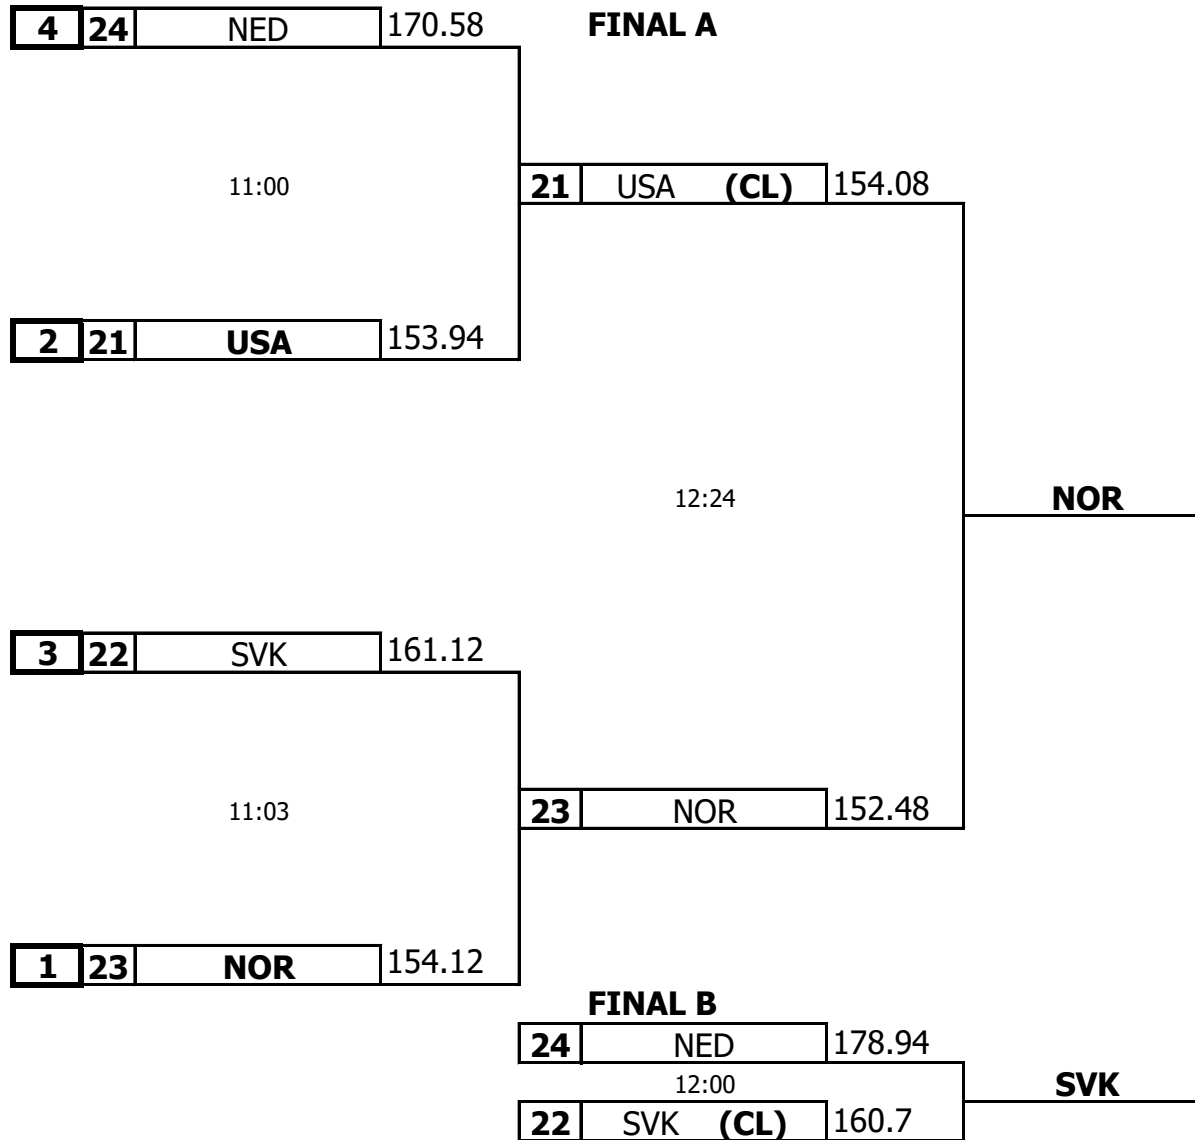

FINAL B

29 BRA 162.45

12:03

31 CRC (CL) 142.44

CRC

World Rafting Championship Argentina 2018

H2H - MASTER WOMEN

Semifinals

World Rafting Championship Argentina 2018

HEAD TO HEAD

MASTER MEN

Rank	St. No	Team	NOC	Points
1	27	CZECH REPUBLIC	CZE	200
2	26	ARGENTINA	ARG	176
3	31	COSTA RICA	CRC	158
4	29	BRAZIL	BRA	144
5	30	UNITED STATES	USA	138
6	25	SLOVAKIA	SVK	132
7	28	COLOMBIA	COL	126